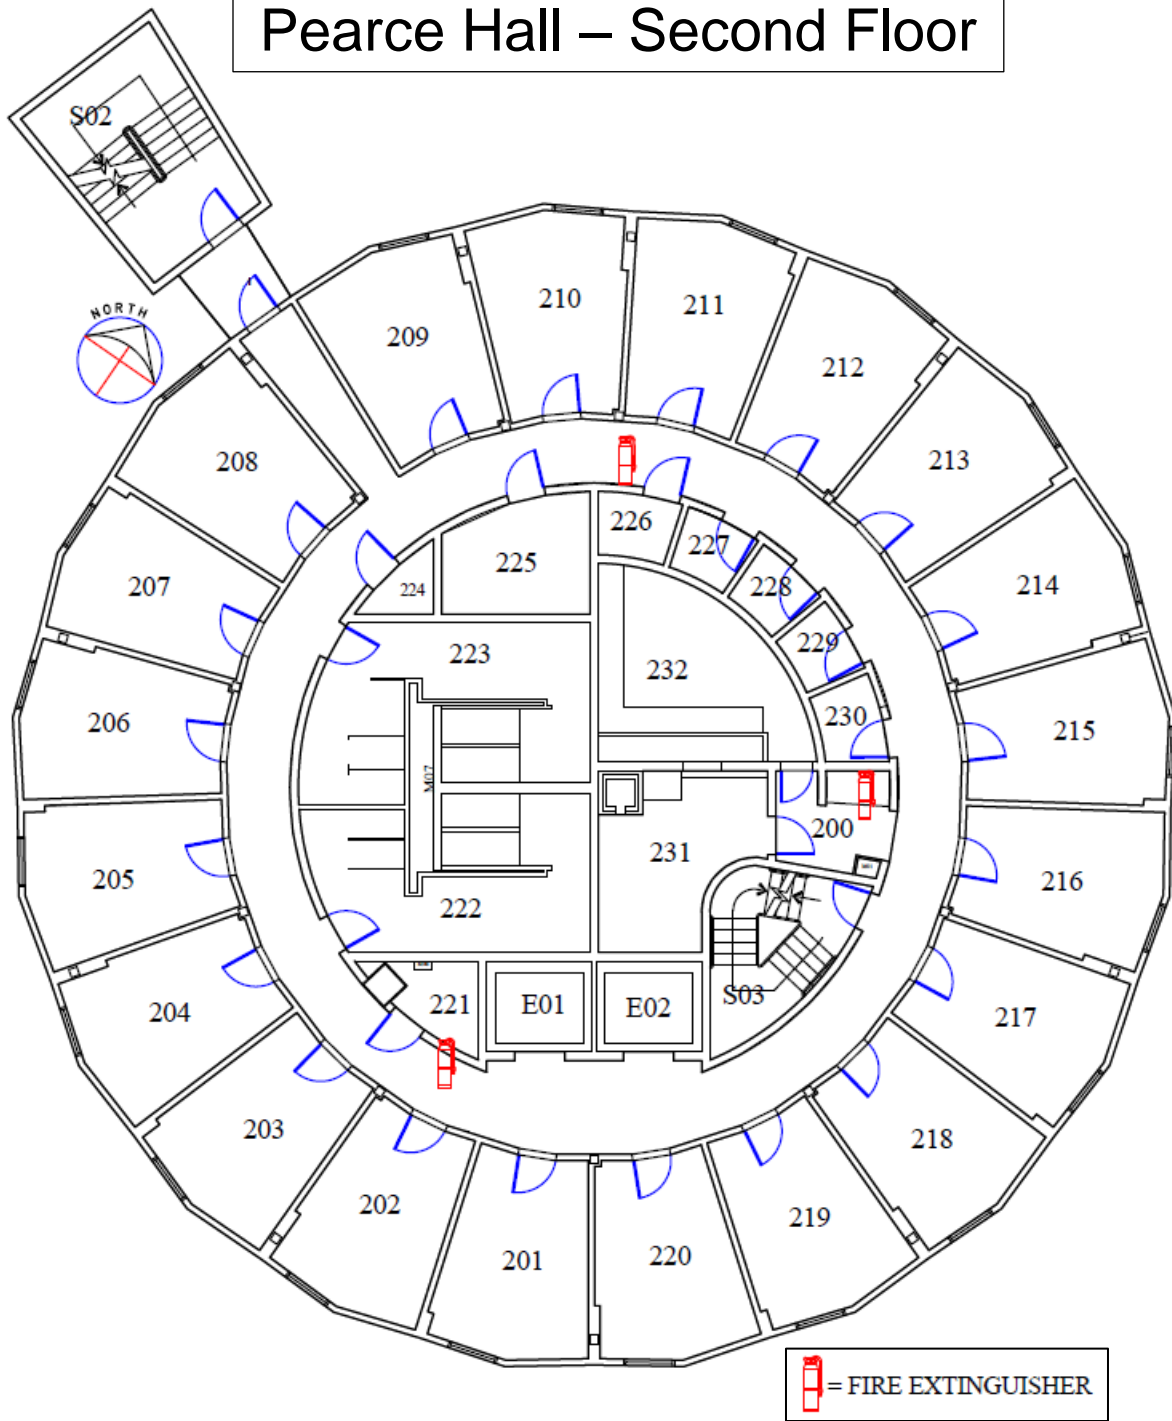

Pearce Hall – Entry Floor

 = FIRE EXTINGUISHER  = AED

Pearce Hall – First Floor

Pearce Hall – Second Floor

Fire extinguishers on floors 2-12 are in the same locations.