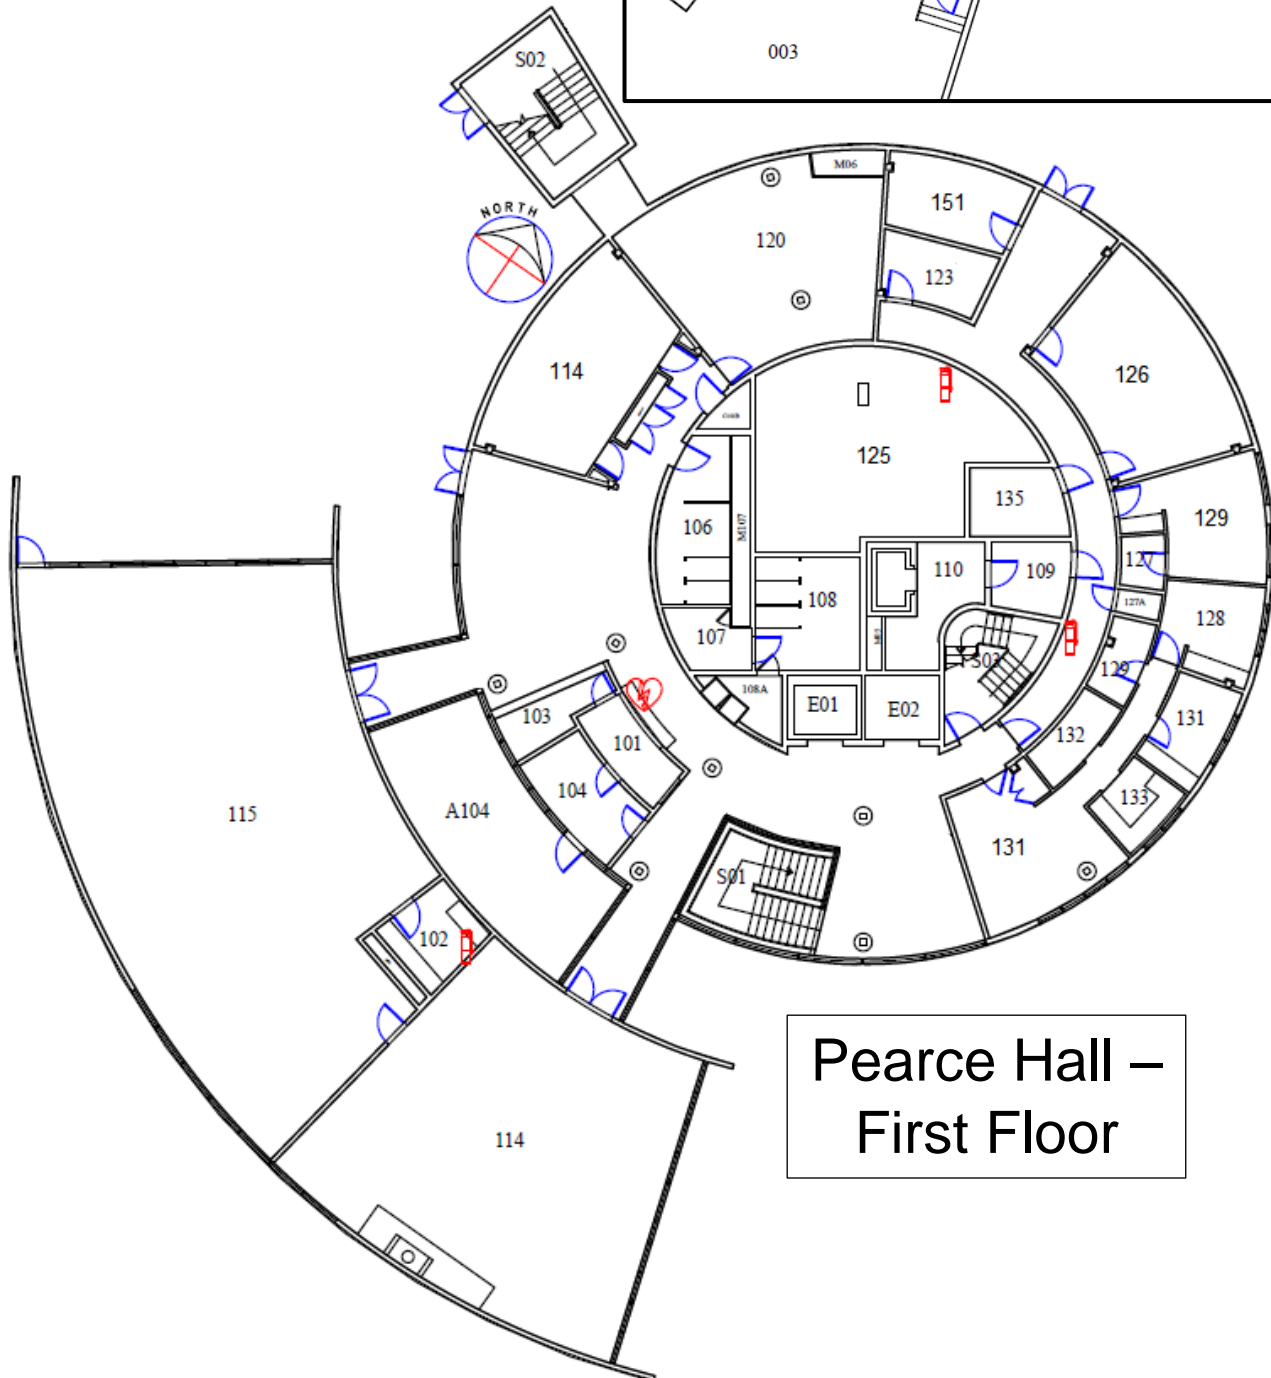

Pearce Hall – Entry Floor

 = FIRE EXTINGUISHER  = AED

Pearce Hall – First Floor

Pearce Hall – Second Floor

Fire extinguishers on floors 2-12 are in the same locations.