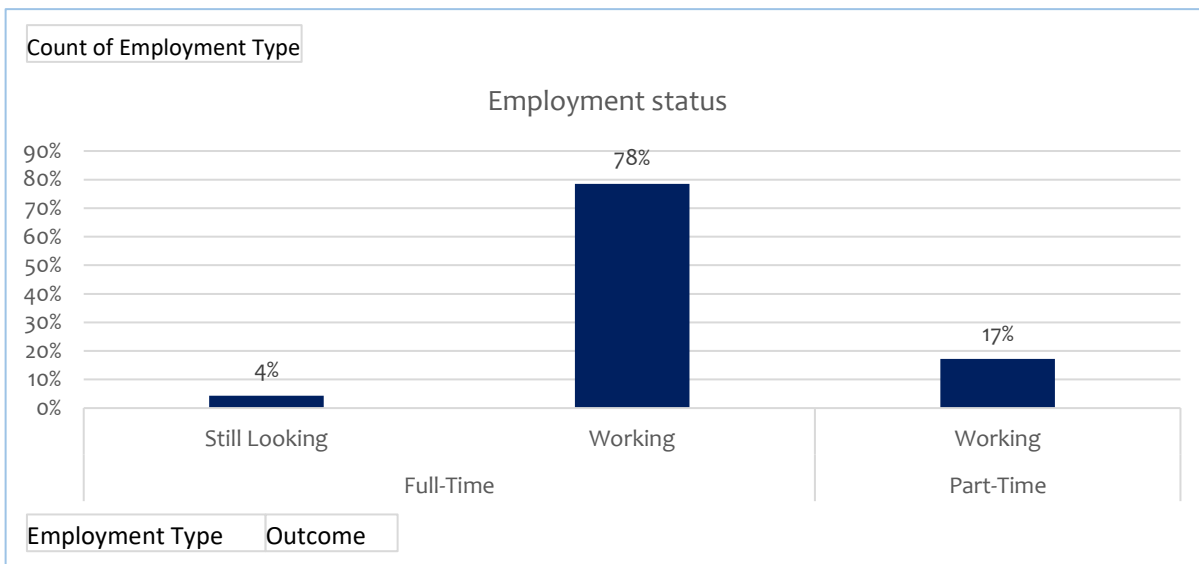

Life After Eastern Survey of Spring 2021 Graduates | All Majors (undergraduate only)
 1355 Graduates | 224 Responses | 16.5% Response Rate

Employment type

Valid	93
Missing	131
	224

Employment outcome

Valid	224
Missing	0
	224

Employment type	Count of Employment Type
Full-Time	83%
Still Looking	4%
Working	78%
Part-Time	17%
Working	17%
Grand Total	100%

Life After Eastern Survey of Spring 2021 Graduates | All Majors (undergraduate only)
1355 Graduates | 224 Responses | 16.5% Response Rate

Valid	224
Missing	0
	224

How long did it take to find your current job	Count of How long did it take you to find your current employment?
Prior to graduating from EWU	63%
Before attending EWU	21%
After graduation and within 3 months after graduating	8%
After graduation and between 3-6 months after graduating	5%
More than 6 months after graduating	3%
Grand Total	100%