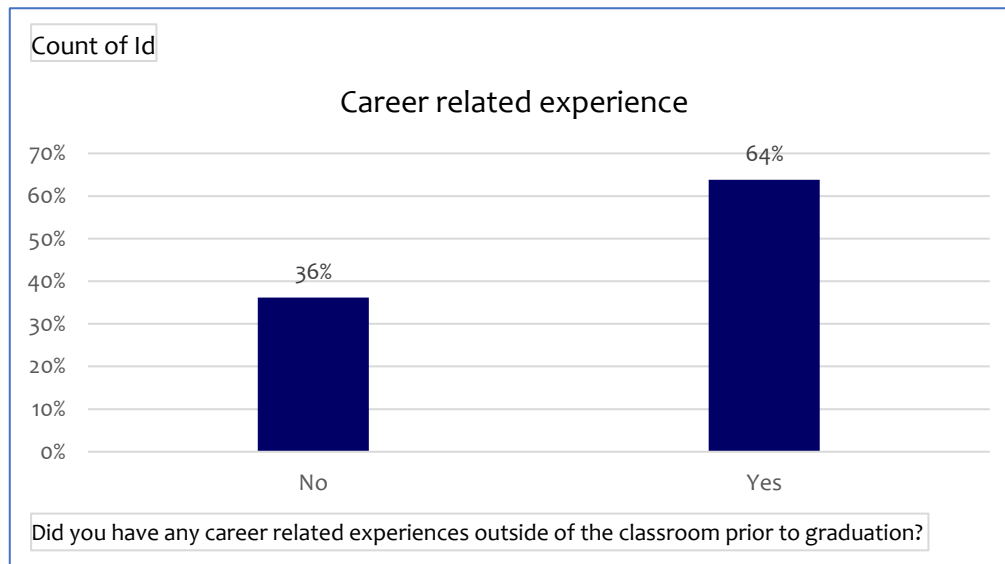

Life After Eastern Survey of Spring 2021 Graduates | All Majors (undergraduate only)
1355 Graduates | 224 Responses | 16.5% Response Rate

Valid	224
Missing	0
	<u>224</u>

Career related experience	Count of Id
No	36%
Yes	64%
Grand Total	100%