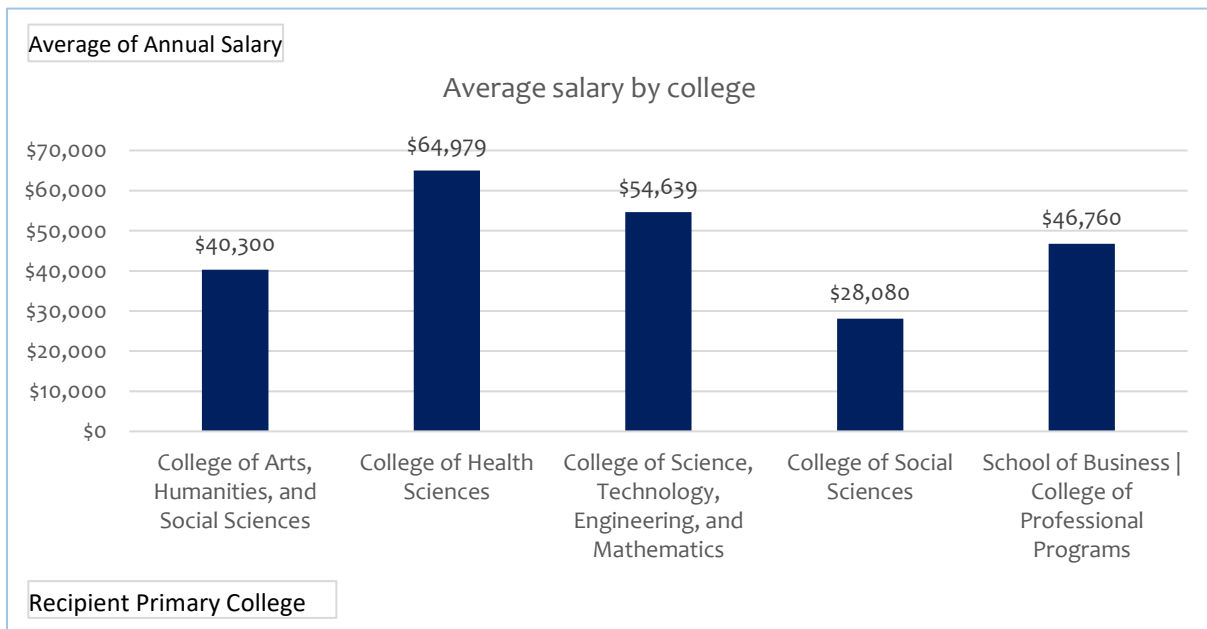

Life After Eastern Survey of Spring 2021 Graduates | All Majors (undergraduate only)
1355 Graduates | 224 Responses | 16.5% Response Rate

Valid	89
Missing	135
	224

Average Salary by college	Average of Annual Salary
College of Arts, Humanities, and Social Sciences	$40,300
College of Health Sciences	$64,979
College of Science, Technology, Engineering, and Mathematics	$54,639
College of Social Sciences	$28,080
School of Business | College of Professional Programs	$46,760
Grand Total	$48,433.8