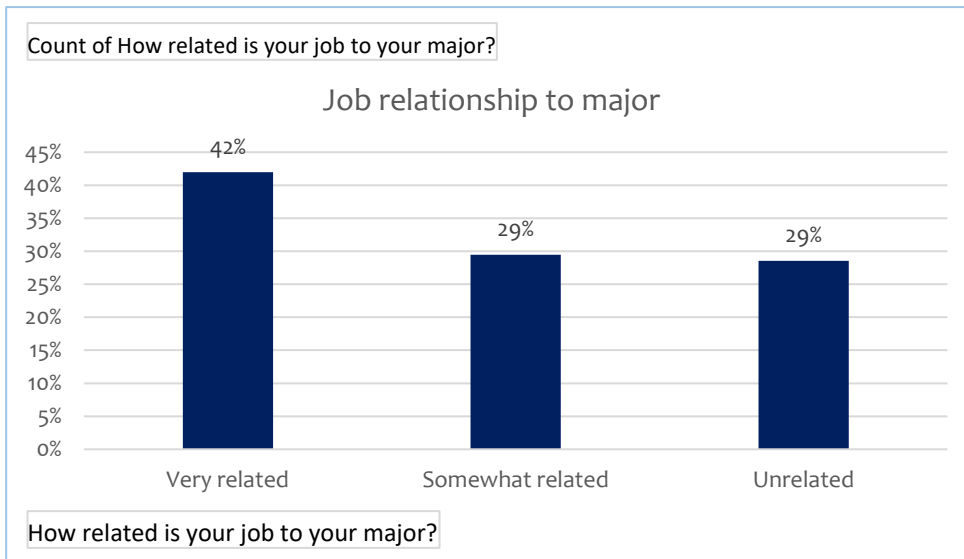

Life After Eastern Survey of Spring 2021 Graduates | All Majors (undergraduate only)
1355 Graduates | 224 Responses | 16.5% Response Rate

Valid	224
Missing	0
	224

Job to major	Count of How related is your job to your major?
Very related	42%
Somewhat related	29%
Unrelated	29%
Grand Total	100%