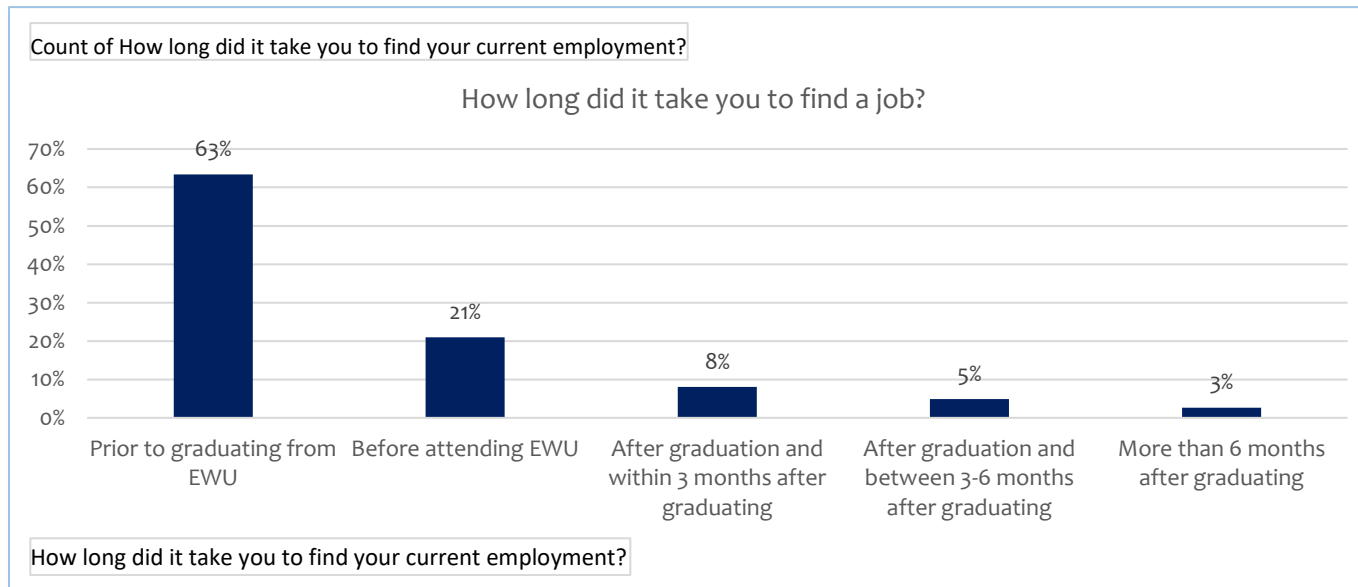

Valid	224
Missing	0
	224

Job to major	Count of How related is your job to your major?
Very related	42%
Somewhat related	29%
Unrelated	29%
Grand Total	100%

Life After Eastern Survey of Spring 2021 Graduates | All Majors (undergraduate only)
 1355 Graduates | 224 Responses | 16.5% Response Rate

Valid	224
Missing	0
	224

How long did it take to find your current job	Count of How long did it take you to find your current employment?
Prior to graduating from EWU	63%
Before attending EWU	21%
After graduation and within 3 months after graduating	8%
After graduation and between 3-6 months after graduating	5%
More than 6 months after graduating	3%
Grand Total	100%