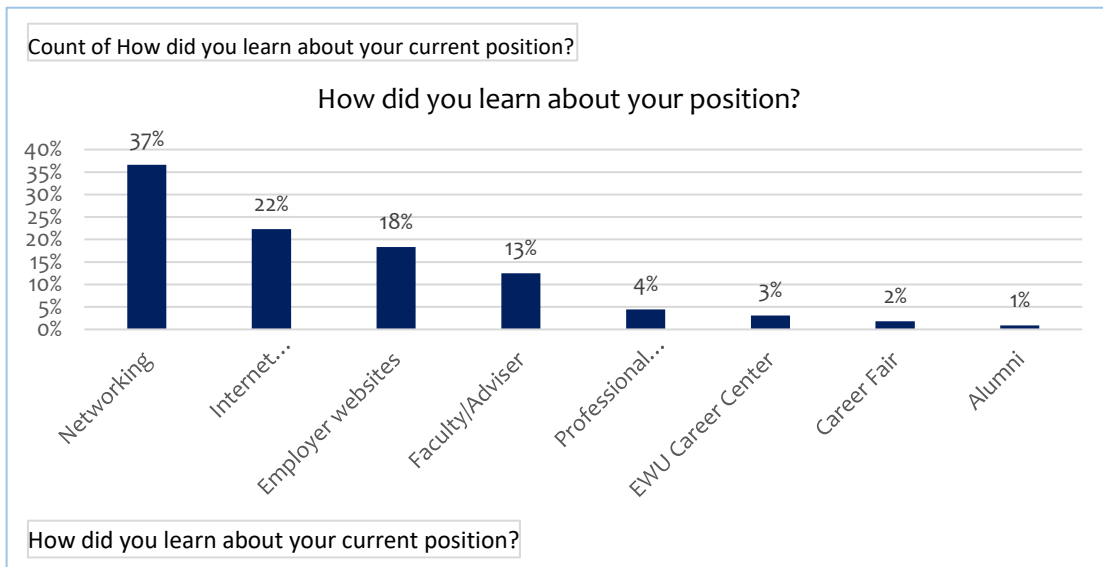

Valid	224
Missing	0
	224

How long did it take to find your current job	Count of How long did it take you to find your current employment?
Prior to graduating from EWU	63%
Before attending EWU	21%
After graduation and within 3 months after graduating	8%
After graduation and between 3-6 months after graduating	5%
More than 6 months after graduating	3%
Grand Total	100%

Life After Eastern Survey of Spring 2021 Graduates | All Majors (undergraduate only)
1355 Graduates | 224 Responses | 16.5% Response Rate

Valid	224
Missing	0
	224

Job/degree relationship	Count of Is your current employment a result of your degree?
No	60%
Yes	40%
Grand Total	100%

Life After Eastern Survey of Spring 2021 Graduates | All Majors (undergraduate only)
 1355 Graduates | 224 Responses | 16.5% Response Rate

Valid	224
Missing	0
	224

Learn about position	Count of How did you learn about your current position?
Networking	37%
Internet employment sites	22%
Employer websites	18%
Faculty/Adviser	13%
Professional organizations	4%
EWU Career Center	3%
Career Fair	2%
Alumni	1%
Grand Total	100%