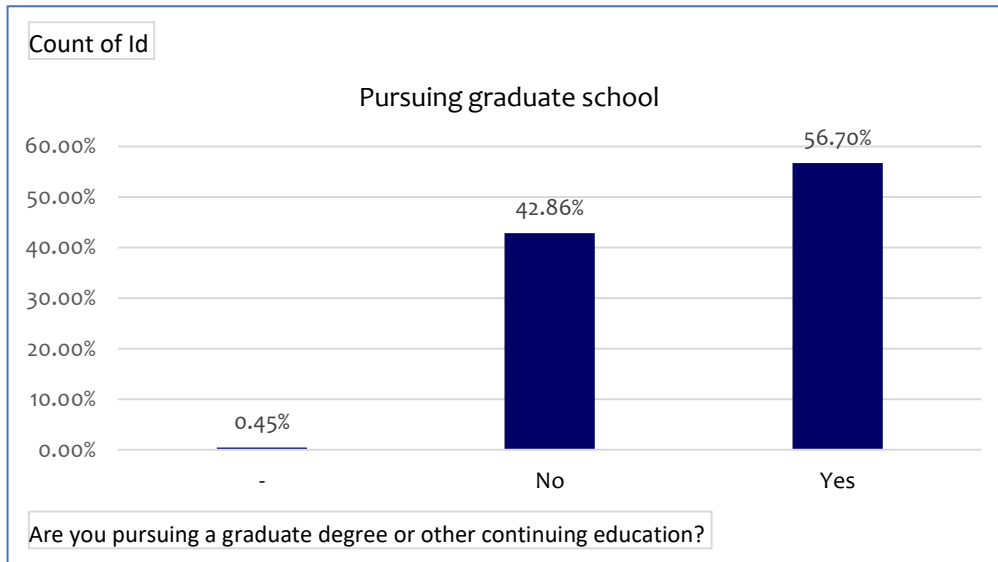

Life After Eastern Survey of Spring 2021 Graduates | All Majors (undergraduate only)
1355 Graduates | 224 Responses | 16.5% Response Rate

Valid	223
Missing	1
	224

Graduate school	Count of Id
No	42.86%
Yes	56.70%
Grand Total	100%