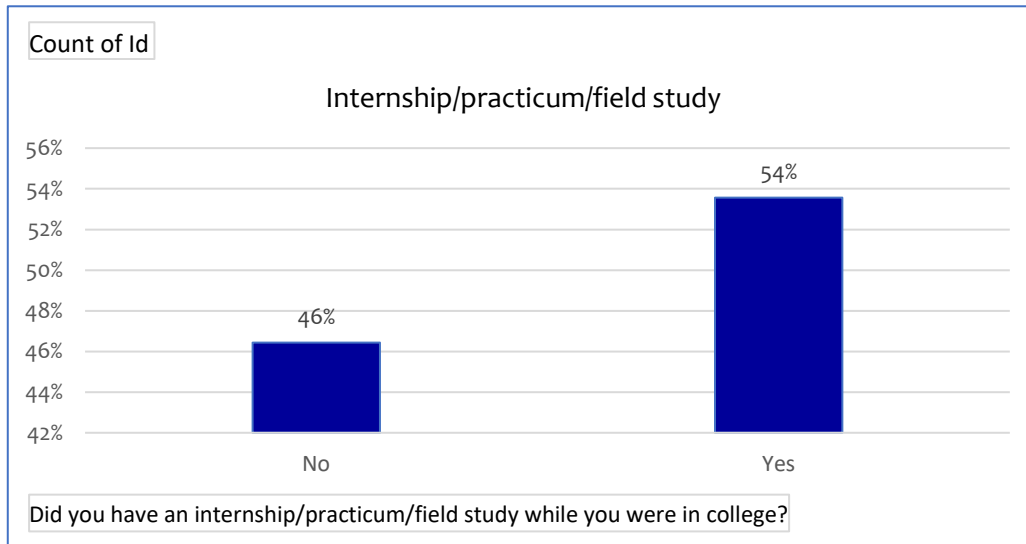

Life After Eastern Survey of Spring 2021 Graduates | All Majors (undergraduate only)
 1355 Graduates | 224 Responses | 16.5% Response Rate

Valid	224
Missing	0
	224

Learn about position	Count of How did you learn about your current position?
Networking	37%
Internet employment sites	22%
Employer websites	18%
Faculty/Adviser	13%
Professional organizations	4%
EWU Career Center	3%
Career Fair	2%
Alumni	1%
Grand Total	100%

Life After Eastern Survey of Spring 2021 Graduates | All Majors (undergraduate only)
 1355 Graduates | 224 Responses | 16.5% Response Rate

Valid	163
Missing	61
	224

What city/state are you working	Count of Location
College of Arts, Humanities, and Social Sciences	6
Aberdeen, Washington, United States	1
Cheney, Washington, United States	1
Conway, Arkansas, United States	1
Hayden, Idaho, United States	1
Mesa, Washington, United States	1
Spokane, Washington, United States	1
College of Health Sciences	8
Cheney, Washington, United States	1
Newberg, Oregon, United States	1
Portland, Maine, United States	1
Portland, Oregon, United States	1
Spokane Valley, Washington, United States	1
Spokane, Washington, United States	3
College of Science, Technology, Engineering, and Mathematics	5
Cheney, Washington, United States	1
Grand Forks, North Dakota, United States	1
Liberty Lake, Washington, United States	2
Spokane Valley, Washington, United States	1
College of Social Sciences	4
Cheney, Washington, United States	2
College Station, Texas, United States	1
Portland, Oregon, United States	1
School of Business College of Professional Programs	4
Denver, Colorado, United States	1
Kennewick, Washington, United States	1
Meridian, Idaho, United States	1
Spokane, Washington, United States	1
Grand Total	27

Life After Eastern Survey of Spring 2021 Graduates | All Majors (undergraduate only)
1355 Graduates | 224 Responses | 16.5% Response Rate

Valid	224
Missing	0
	224

Internship/practicum	Count of Id
No	46%
Yes	54%
Grand Total	100%