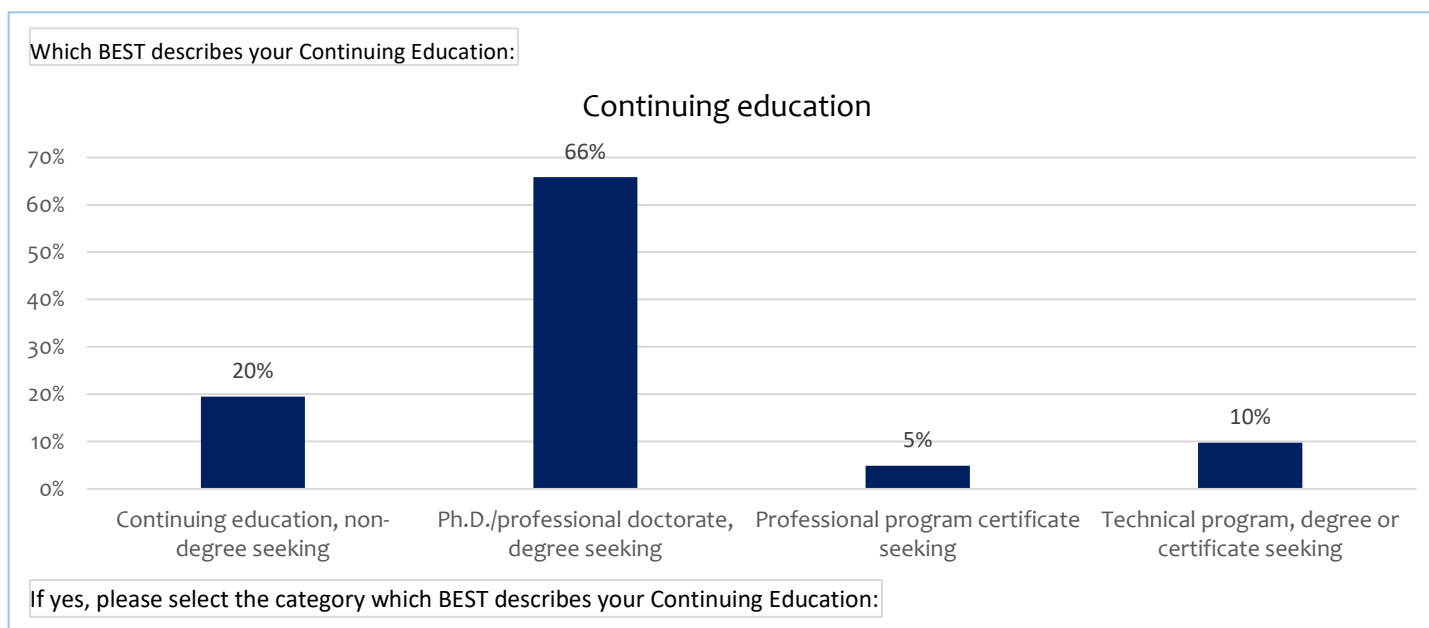

Life After Eastern Survey of Spring 2021 Graduates | All Majors (undergraduate only)
 1355 Graduates | 224 Responses | 16.5% Response Rate

Valid	136
Missing	88
	224

Row Labels	Which BEST describes your Continuing Education:
Continuing education, non-degree seeking	20%
Ph.D./professional doctorate, degree seeking	66%
Professional program certificate seeking	5%
Technical program, degree or certificate seeking	10%
Grand Total	100%